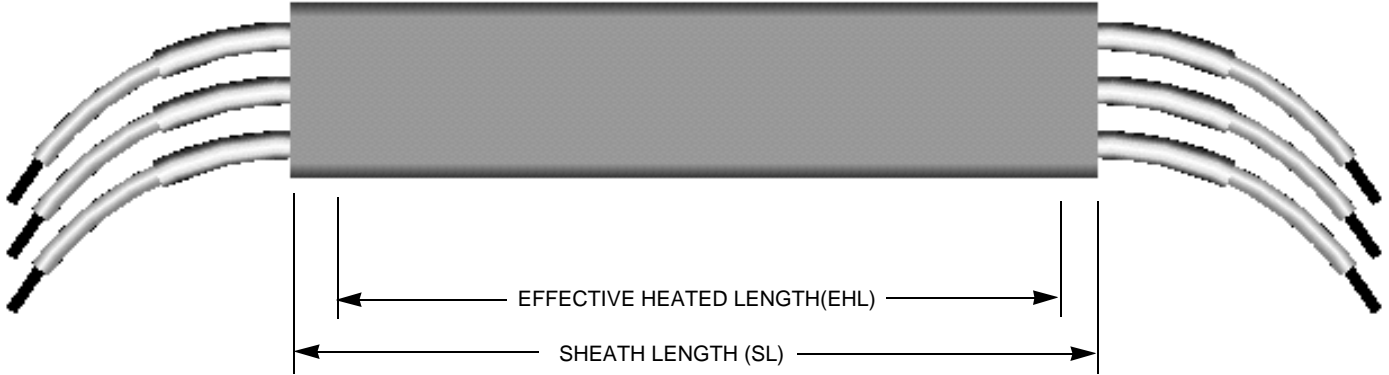

MIGHTY-BLADE® PROCESS HEATERS

The following is a listing of standard length Mighty-Blade elements with various watt densities. The illustration and listings show Fig. Z lead wires, but the items could be terminated in any of the methods shown previously. The Incoloy sheath provides maximum protection against corrosion and oxidation and can be used in many air, liquid or solid heating processes with proper watt density considerations. Stainless steel sheath material is also available.

WATTS/ SQ. IN.	A SHEATH LENGTH	B EFFECTIVE HEATED LENGTH	WATTS	VOLTS	CATALOG NUMBER
6	35	25	310	120	MBI-0001
	41	31	410	120	MBI-0002
	51	41	530	120	MBI-0003
	51	41	530	240	MBI-0004
	62	52	650	120	MBI-0005
	62	52	650	240	MBI-0006
	72	62	800	120	MBI-0007
	72	62	800	240	MBI-0008
	93	83	1060	120	MBI-0009
	93	83	1060	240	MBI-0010
	114	104	1350	120	MBI-0011
	114	104	1350	240	MBI-0012
10	25	22	500	120	MBI-0013
	35	32	750	120	MBI-0014
	35	32	750	240	MBI-0015
	47	43	1000	120	MBI-0016
	47	43	1000	240	MBI-0017
	69	65	1500	120	MBI-0018
	69	65	1500	240	MBI-0019
	90	86	2000	120	MBI-0020
	90	86	2000	240	MBI-0021
	29	19	670	240	MBI-0022
15	34	24	830	240	MBI-0023
	39	29	1000	240	MBI-0024
	48	38	1330	240	MBI-0025
	48	38	1330	480	MBI-0026
	58	48	1670	240	MBI-0027
	58	48	1670	480	MBI-0028
	68	58	2000	240	MBI-0029
	68	58	2000	480	MBI-0030
	87	77	2670	240	MBI-0031
	87	77	2670	480	MBI-0032
	106	96	3330	240	MBI-0033
	106	96	3330	480	MBI-0034